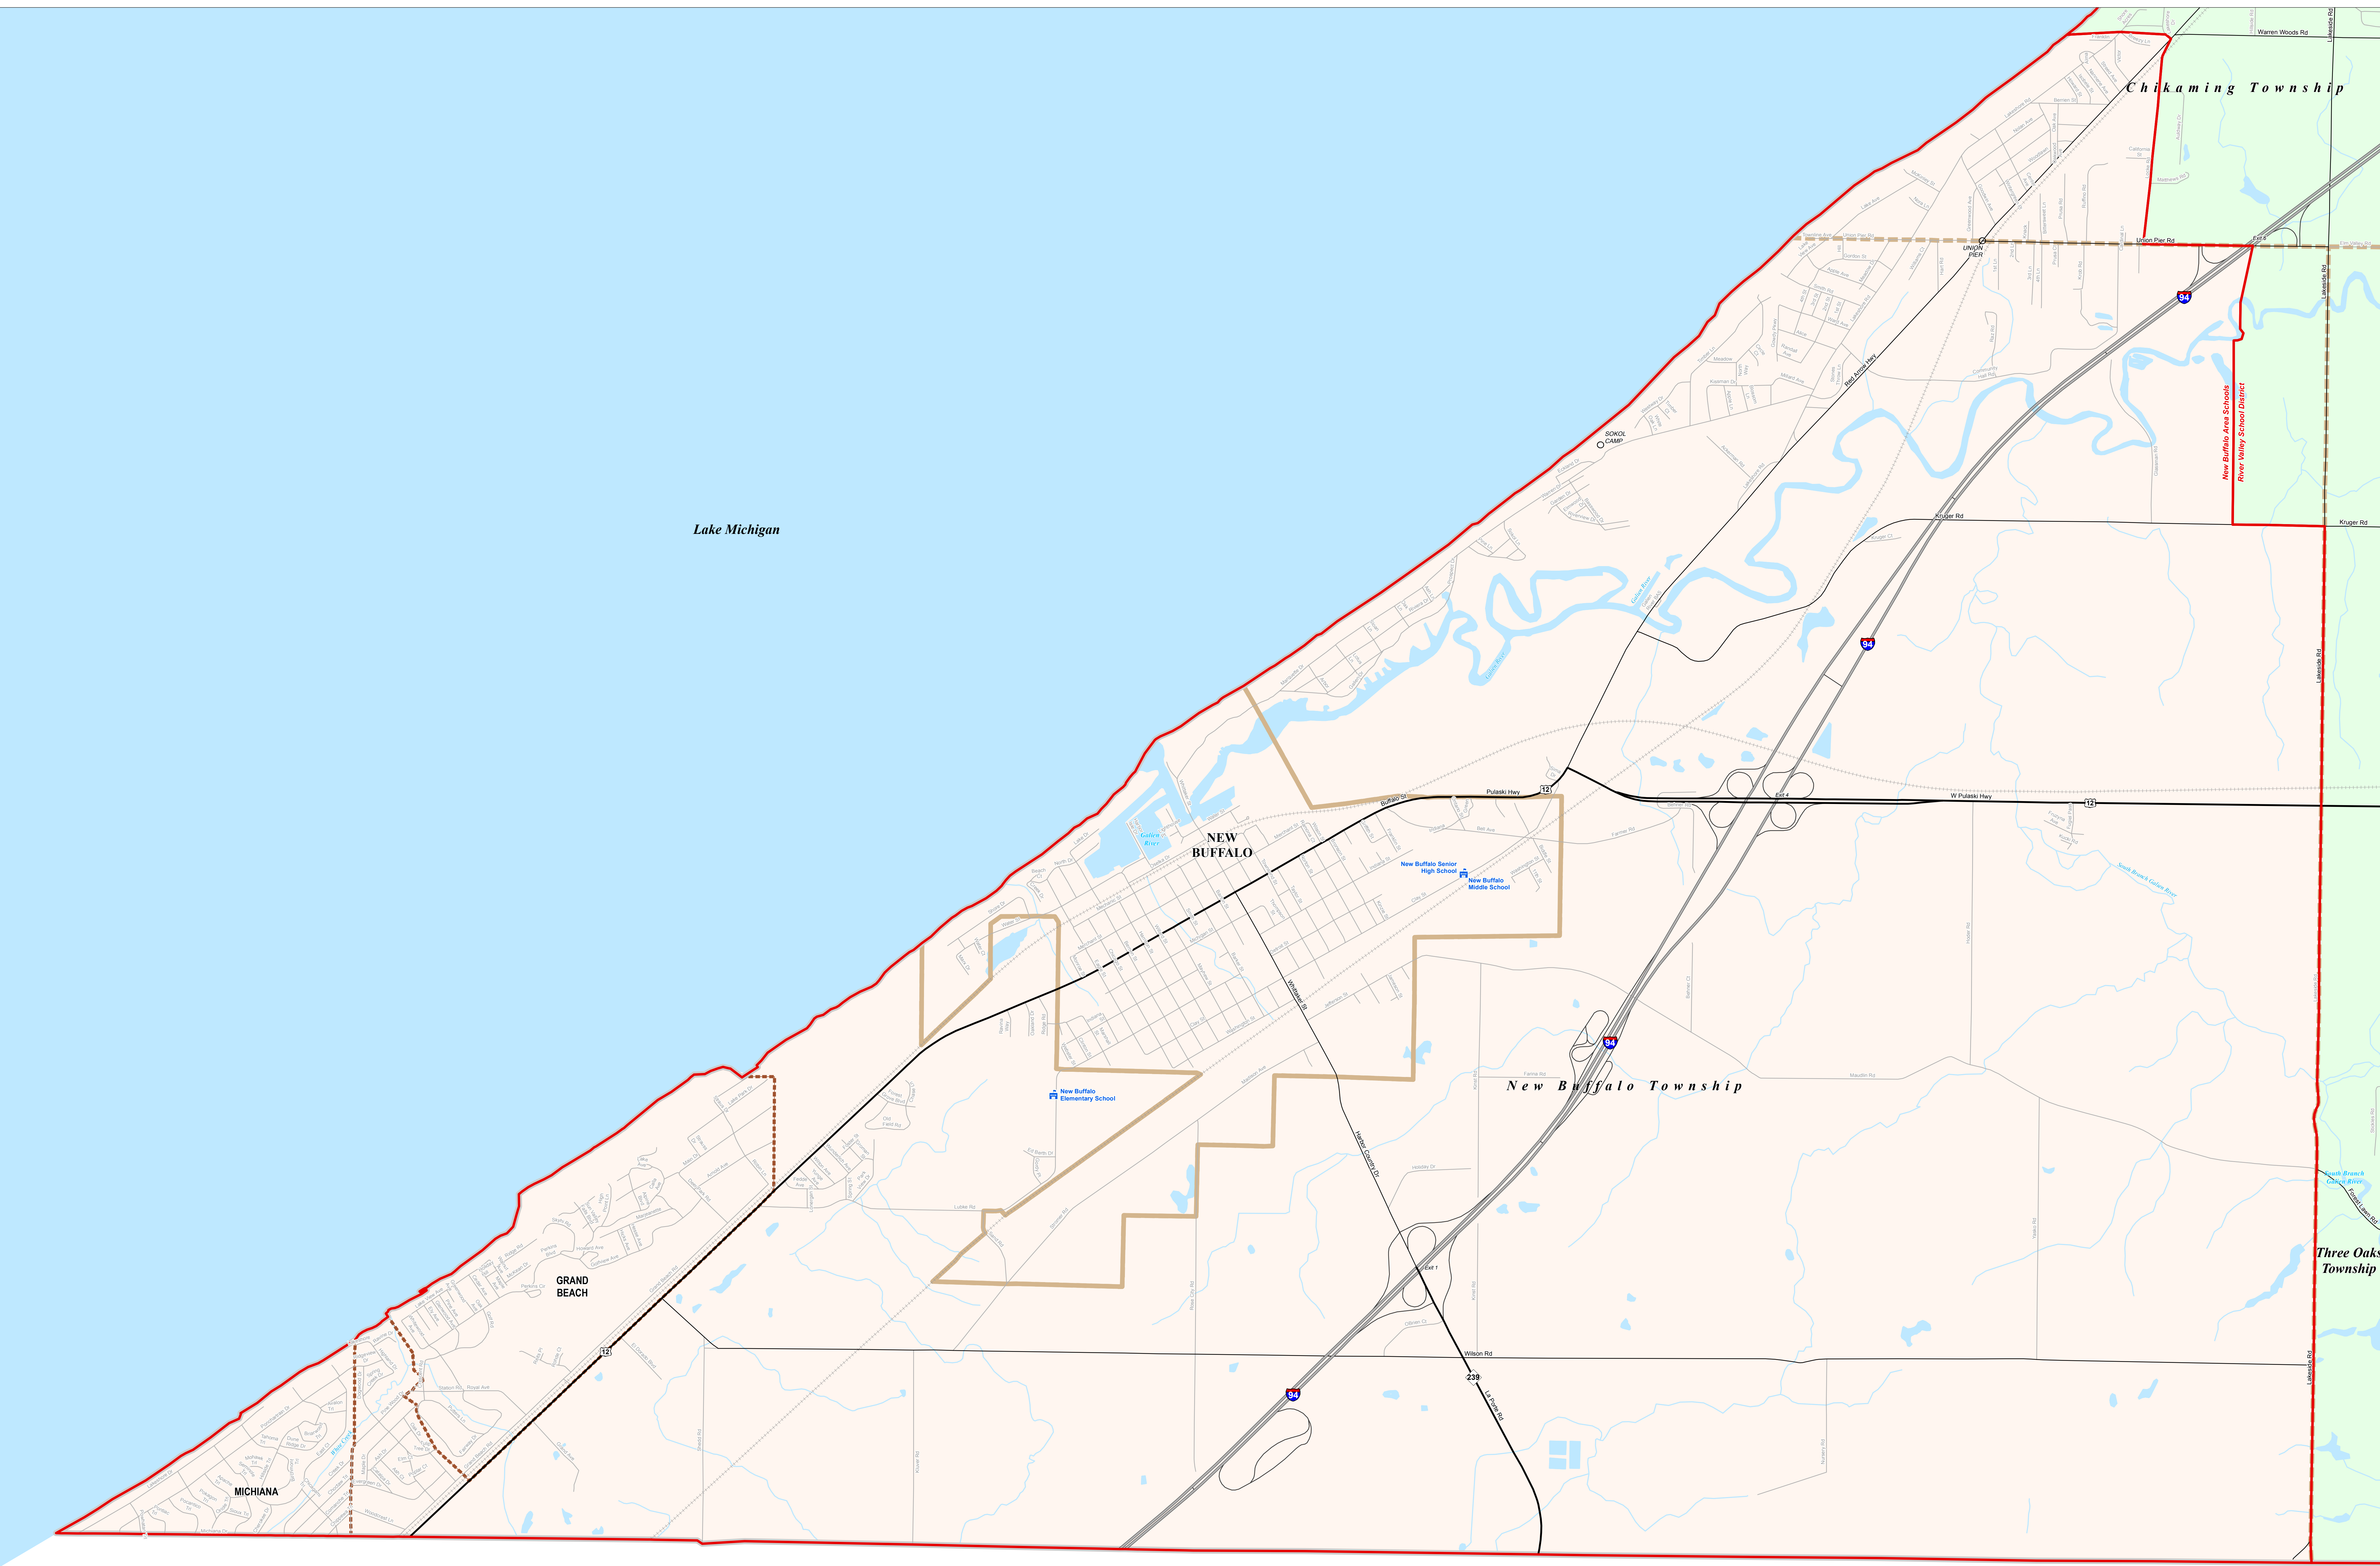

NEW BUFFALO AREA SCHOOLS

Berrien RESA

*Note: Non K-12 School Districts identified with Asterisk (*) in Name

Legend	
School District	Unincorporated Place
County	School
City	Water Feature
Township	River, Stream, or Drain
Village	Freeway
Census Designated Place	Highway
	Primary Road
	Local Road
	Railroad